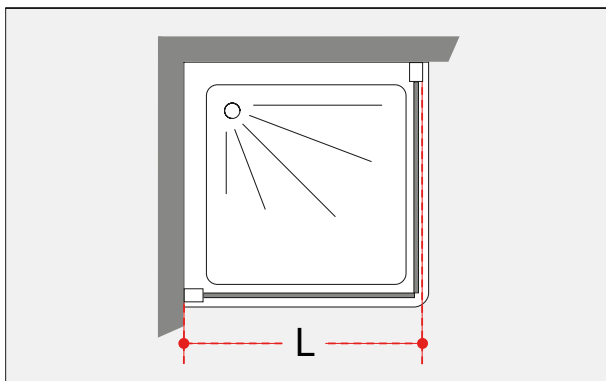

Anti limescale glass protection treatment

it allows the water to run down and reduce limescale or soap deposits and products normally used for the body cleaning. Attention: the treatment Inda Glass Protection does not eliminate the cleaning of the glass but eases the cleaning

Le dimensioni del lato L si riferiscono all'ingombro totale della porta in abbinamento ad altra porta o a parete fissa
The sizes of the side L refer to the overall dimensions of the doors combined with another door or a fixed panel