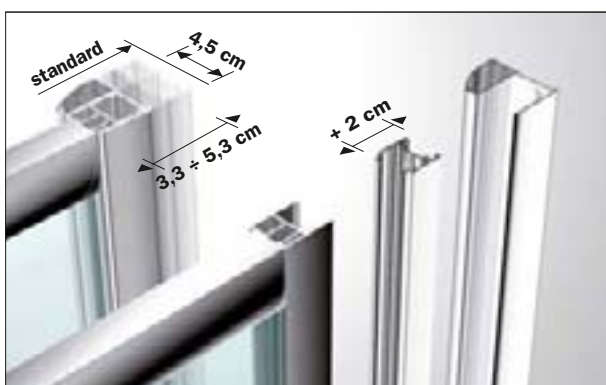

Anti limescale glass protection treatment

it allows the water to run down and reduce limescale or soap deposits and products normally used for the body cleaning. Attention: the treatment Inda Glass Protection does not eliminate the cleaning of the glass but eases the cleaning

Profilo aggiuntivo per aumento dell'estensibilità

l'estensibilità standard può essere incrementata di 2 cm

Extra profile to increase extensibility

the standard extensibility can be increased by 2 cm