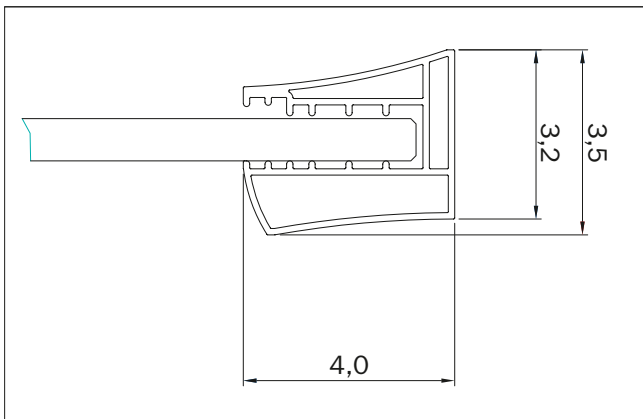

Anti limescale glass protection treatment

it allows the water to run down and reduce limescale or soap deposits and products normally used for the body cleaning. Attention: the treatment Inda Glass Protection does not eliminate the cleaning of the glass but eases the cleaning

Profilo a muro
Wall standing profile