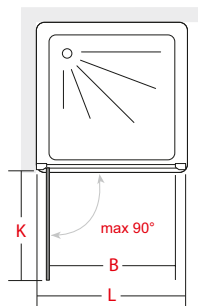

L	B	K	KG	
67 - 69 cm	57	55	28	1
72 - 74 cm	62	60	30	1
77 - 79 cm	67	65	32	1
82 - 84 cm	72	70	34	1
87 - 89 cm	77	75	36	1

Capitolo misure speciali
Special sizes chapter