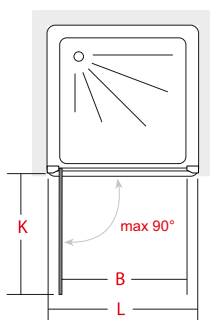

L	B	K	KG	
67 - 70 cm	57	55	29	1
72 - 75 cm	62	60	31	1
77 - 80 cm	67	65	33	1
82 - 85 cm	72	70	35	1
87 - 90 cm	77	75	37	1

Capitolo misure speciali
Special sizes chapter

pag. 327

Profilo aggiuntivo cm 2 (1 pezzo)
Extra profile cm 2 (1 piece)

cod.	€
B0037 0 AN	54,00