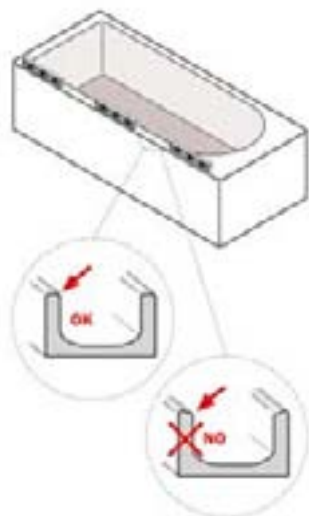

soprasvasca orientabile Claire Design con portasalviette

adjustable bathscreen Claire Design with towel holders

Altezza **140** cm - Spessore vetro **6** mm
Height **140** cm - Glass thickness **6** mm

Componibilità ed estensibilità
Composability and extensibility

WZ Bianco RAL 9010
White RAL 9010

AN Tipo cromato
Chrome type

01 Trasparente
01 Transparent

80 Ice

L 80 cm

WZ

AN

cod.	€	cod.	€
BML12 0 WZ 01	331,00	BML12 0 WZ 80	373,00
BML12 0 AN 01	331,00	BML12 0 AN 80	373,00

Come ordinario:
inserire **1A** dopo il codice
dell'articolo

How to order:
enter **1A** after the article code

Inda Glass Protection

cod.	€
1A	90,00