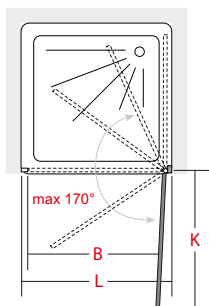

L	B	K	KG	
67,5 - 70 cm	59	59	31,5	1
72,5 - 75 cm	64	64	33	1
77,5 - 80 cm	69	69	34,5	1
87,5 - 90 cm	79	79	37,5	1
97,5 - 100 cm	89	89	40,5	1

Capitolo misure speciali
Special sizes chapter