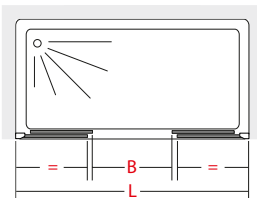

L	B	KG	
157 - 161 cm	56	85,5	2
177 - 181 cm	66	94,5	2
197 - 201 cm	66	104,5	2