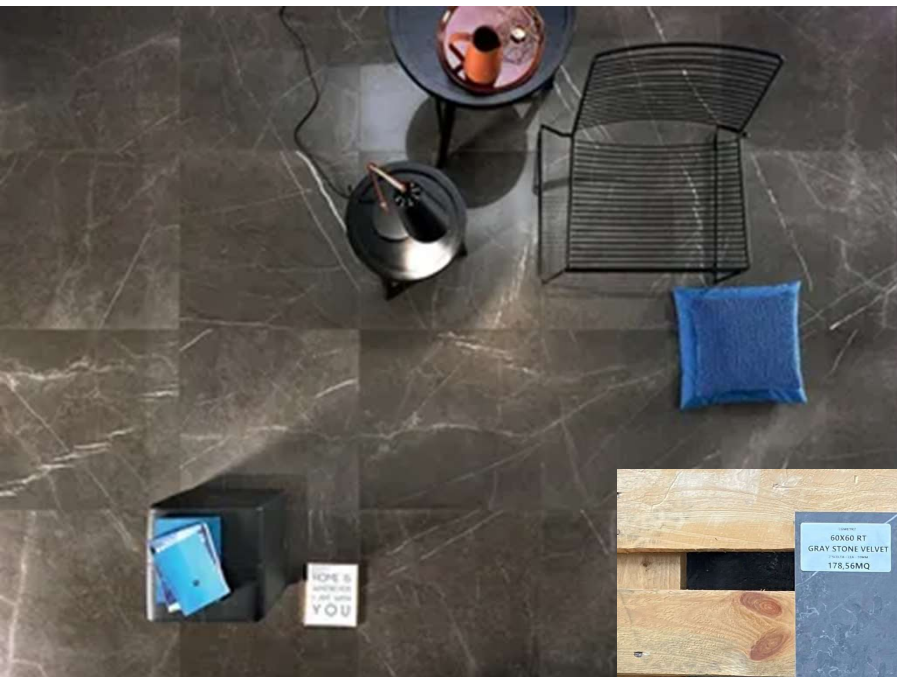

Full body Porcelain Tile | Polished | Rectified | Thickness: 10 MM | Producer: Florim

Disponibilità / Availability

- 1°108 MQ
- SE 129,60 MQ

GRAY STONE LUX VELVET

10 MM_ 60X60

SE Scelta /Choice

Gres Porcellanato in massa | Satinato | Spessore 10 MM | Produttore: LEA
Full body Porcelain Tile | Honed | Thickness: 10 MM | Producer: LEA